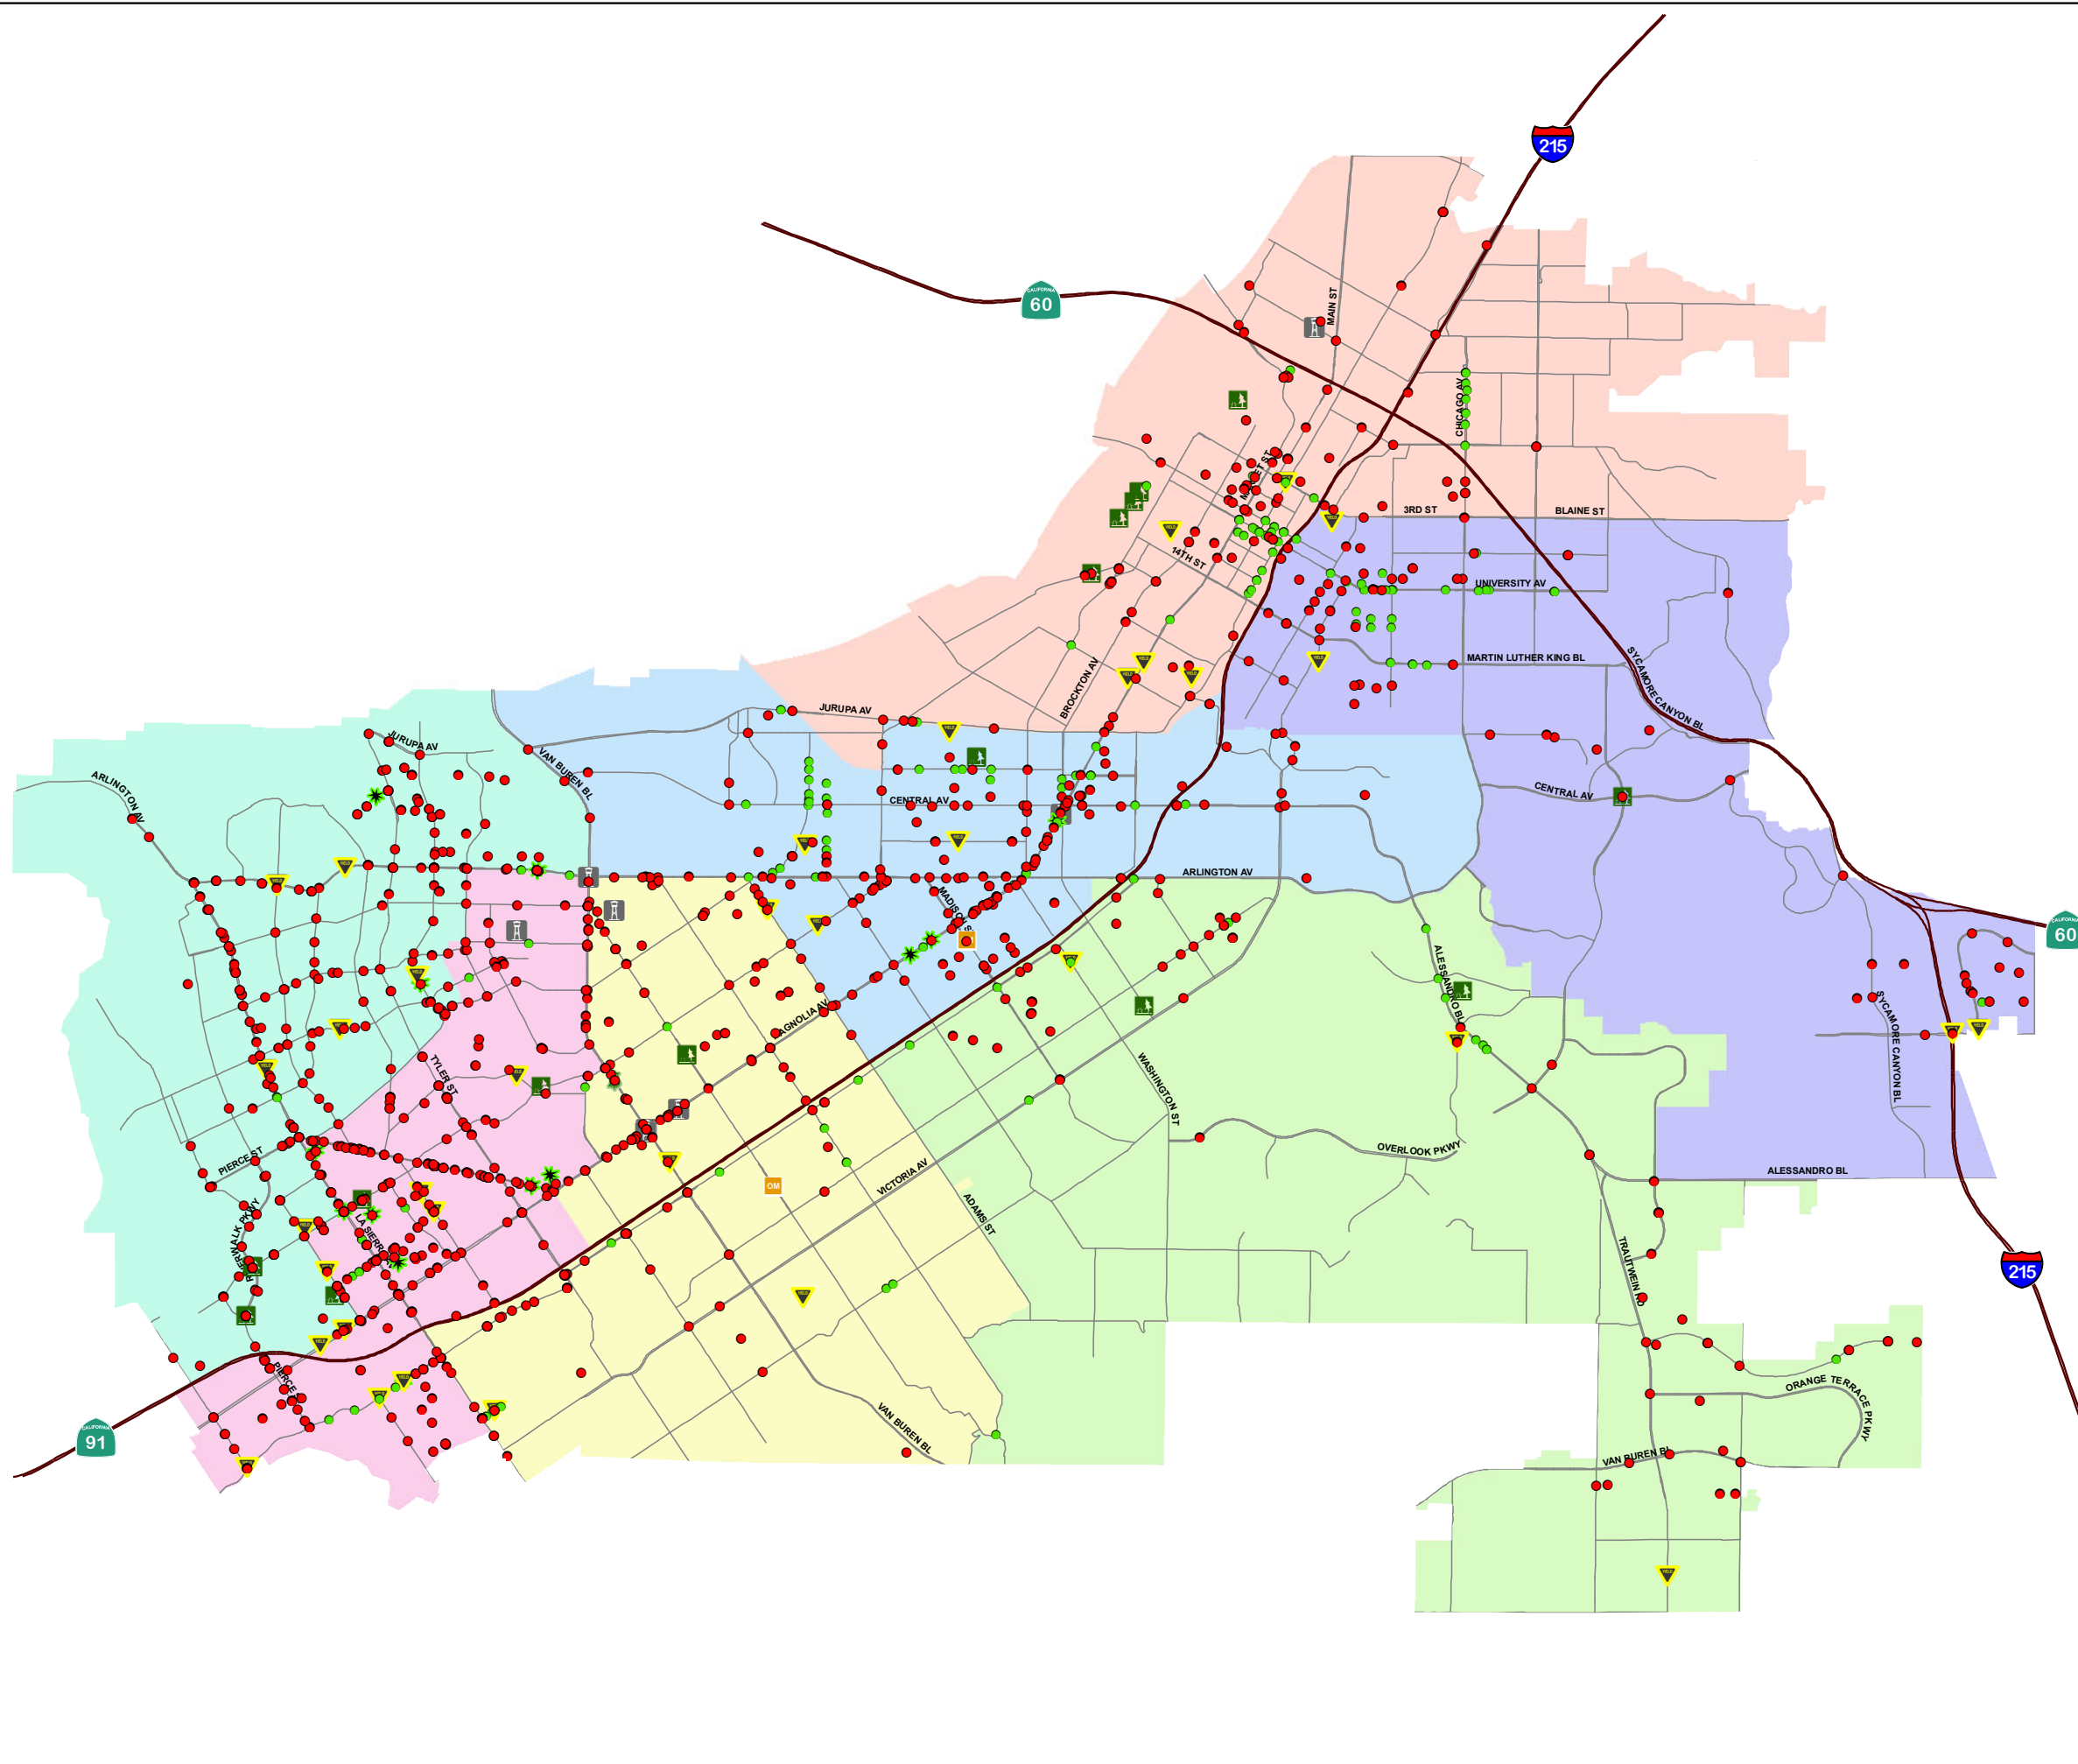

311 Call Center Graffiti Calls Citywide

For the month of:
January 2012

Legend	Count:
• Removal Request	1154
• Daily Proactive Clean-Up	259
▼ Traffic Control Signs	36
■ In a City Park	21
★ Foul or Obscene, Emergency	13
■ Special Equipment or Long Term	11
■ Stickers	2
Ⓢ Reward Request	1